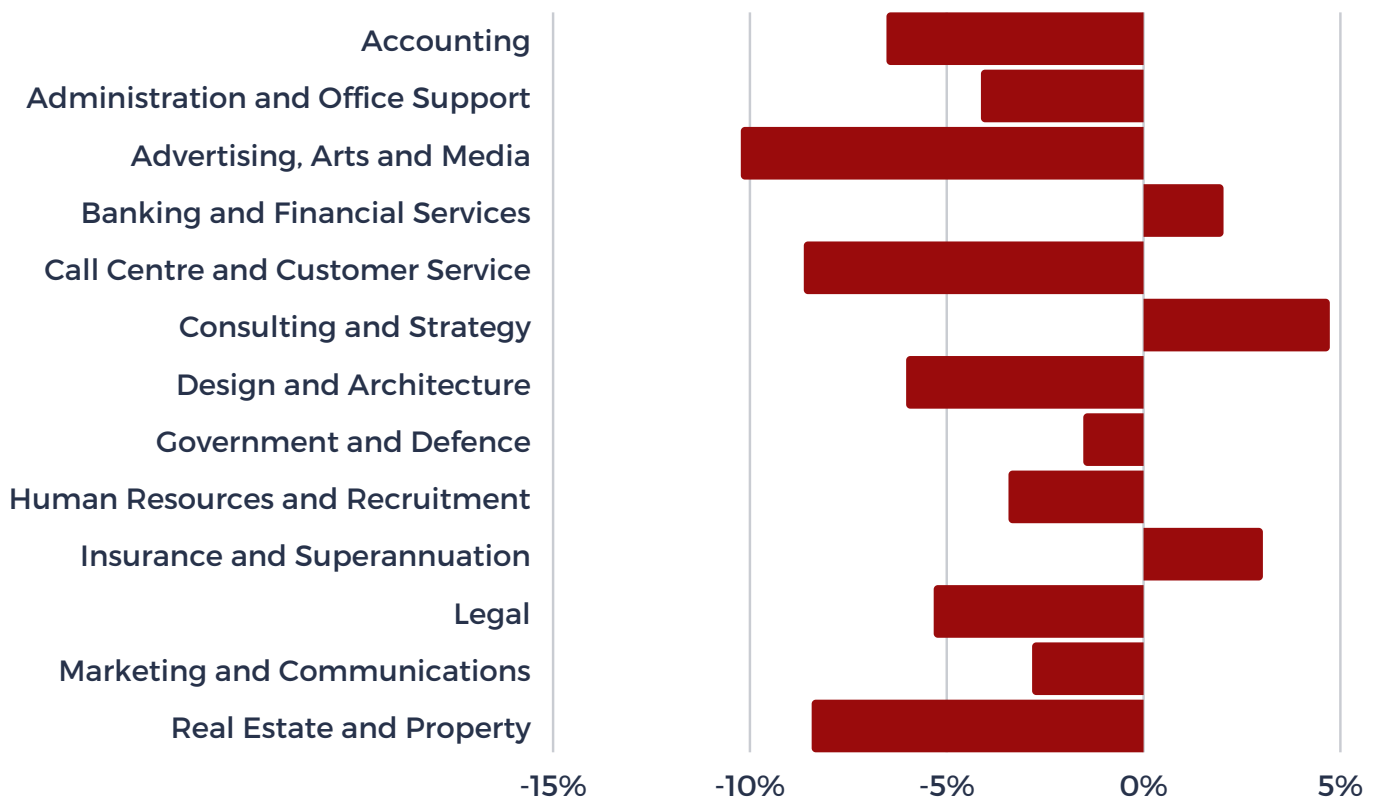

## AUSTRALIAN JOB AD PERCENTAGE CHANGE BY INDUSTRY

August 2021 vs July 2021